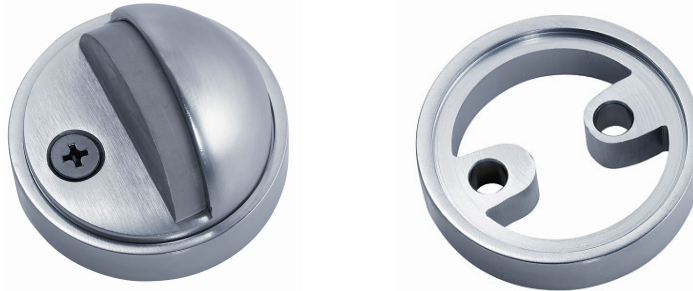

SOLID BRASS DOOR STOPS

Including Fixing Accessories

320 Door Stop

ITEM NO	DESCRIPTION	FINISH
320-CP	Door Stop-Floor Mounted-48mmx25H	CP
320-PB	Door Stop-Floor Mounted-48mmx25H	PB
320-SCP	Door Stop-Floor Mounted-48mmx25H	SCP
320-FB	Door Stop-Floor Mounted-48mmx25H	FP

320 Floor Mounted Door Stop with 320-S 10mm Spacer and Stainless Steel Pin with screws.

ITEM NO	DESCRIPTION	FINISH
320-S-CP	Spacer to Suit Floor Mounted Door Stops	CP
320-S-PB	Spacer to Suit Floor Mounted Door Stops	PB
320-S-SCP	Spacer to Suit Floor Mounted Door Stops	SCP
320-S-FB	Spacer to Suit Floor Mounted Door Stops	FP