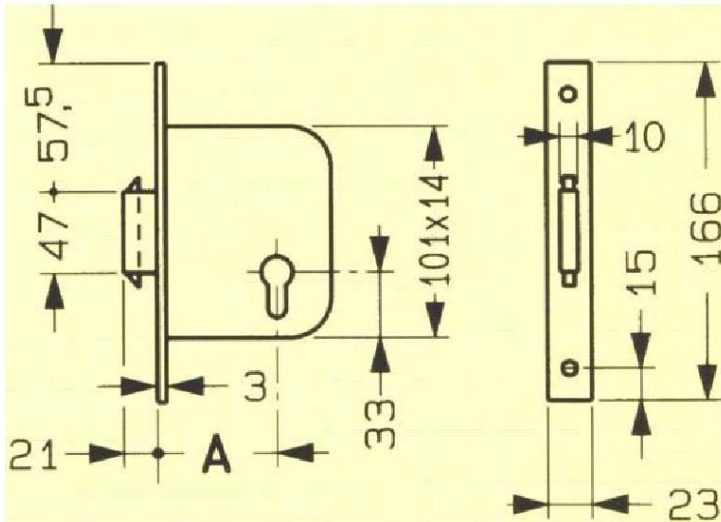

Yale 514 SLIDING DOOR MORTICE LOCK

- Euro Cylinder
- First Throw Locates Lock in Strike – Second Throw Extends Barbs
- Purpose Designed Heavy Duty Strike Plate

HD Strike

ITEM NO.	FINISH	BACKSET (A)	OVERALL (B)
514-40-NP	Nickel Plated Forend/NP Bolt	40mm	66.8mm
514-40-SB	Satin Brass Forend/NP Bolt	40 mm	66.8mm
514-50-NP	Nickel Plated Forend/NP Bolt	50mm	76.8mm
514-50-SB	Satin Brass Forend/NP Bolt	50mm	76.8mm
514-60-NP	Nickel Plated Forend/NP Bolt	60mm	86.8mm
514-60-SB	Satin Brass Forend/NP Bolt	60mm	86.8mm
Heavy Duty Strike Plate- To be Ordered Separately			
514-HDS-SBF	Satin Brass	165 X 28 X 6	
514-HDS-SCF	Satin Chrome PLate	165 X 28 X 6	