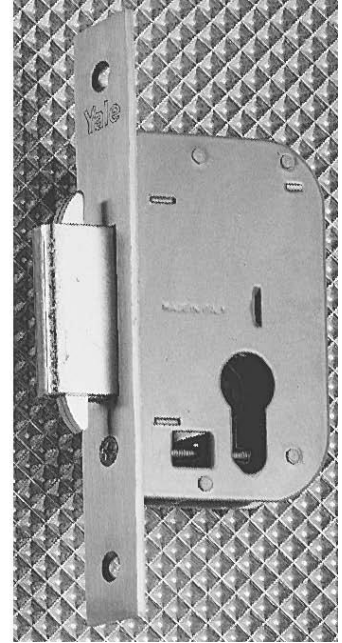

Yale 514 SLIDING DOOR MORTICE LOCK

- Euro Cylinder
- First Throw Locates Lock in Strike – Second Throw Extends Barbs
- Purpose Designed Heavy Duty Strike Plate

HD Strike

ITEM NO.	FINISH	BACKSET (A)	OVERALL (B)
514-40-NP	Nickel Plated Forend/NP Bolt	40mm	66.8mm
514-40-SB	Satin Brass Forend/NP Bolt	40 mm	66.8mm
514-50-NP	Nickel Plated Forend/NP Bolt	50mm	76.8mm
514-50-SB	Satin Brass Forend/NP Bolt	50mm	76.8mm
514-60-NP	Nickel Plated Forend/NP Bolt	60mm	86.8mm
514-60-SB	Satin Brass Forend/NP Bolt	60mm	86.8mm
Heavy Duty Strike Plate- To be Ordered Separately			
514-HDS-SBF	Satin Brass	165 X 28 X 6	
514-HDS-SCF	Satin Chrome PLate	165 X 28 X 6	